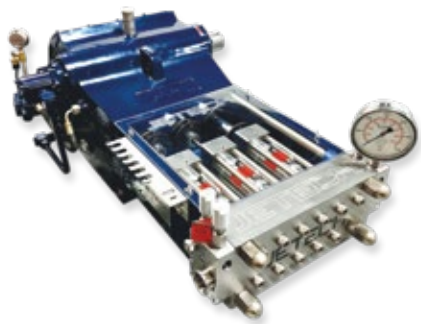

BARE SHAFT PUMPS